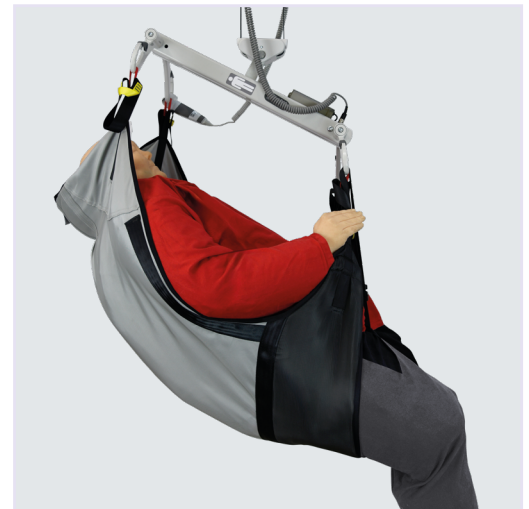

Bariatric Deluxe Short Tucks

M921517

- Short tucks to back section to allow more fullness to main body of sling
- Elasticated sides
- Full supportive sling
- Manufactured in a heavy duty polyester
- Full leg paddles for femur support with easy glide fabric to both sides for ease of application
- Additional inner leg loops to help facilitate optimum pick up positions
- Access for hygiene purposes
- Wash temp 95°C / 203°F
- Tumble dry low heat (max 50°C)