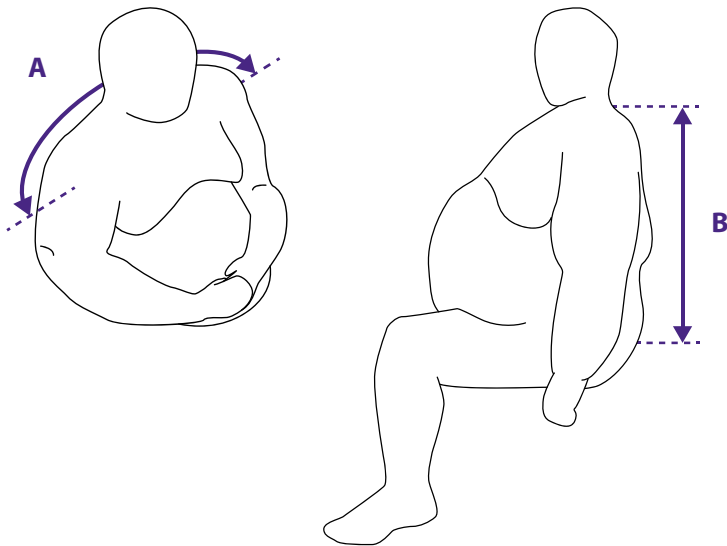

Bariatric Deluxe Long Tucks

BARIATRIC RANGE

Code/s:
Long Tucks: M921504

Materials:
100% Heavy Duty Polyester

	A		B	
	CM	INCH	CM	INCH
M921504-1	80 - 110cm	31½- 43¼"	up to 75cm	up to 29½"
M921504-2	120 - 140cm	47¼- 55"	up to 75cm	up to 29½"