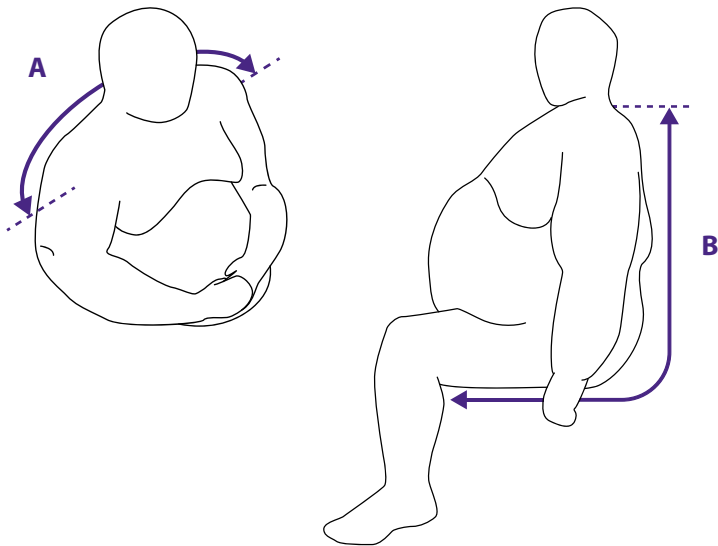

## Bariatric In-Situ Hammock Long Tucks

BARIATRIC RANGE

**Code/s:**

**Long Tucks:** M921528

**Materials:**

Silva-Spacer with COOLMAX®  
and COOLMAX freshFX® EcoMade

	A		B	
	CM	INCH	CM	INCH
M921528-1	80 - 110cm	31½- 43¼"	up to 160cm	up to 63"
M921528-2	120 - 140cm	47¼- 55"	up to 160cm	up to 63"