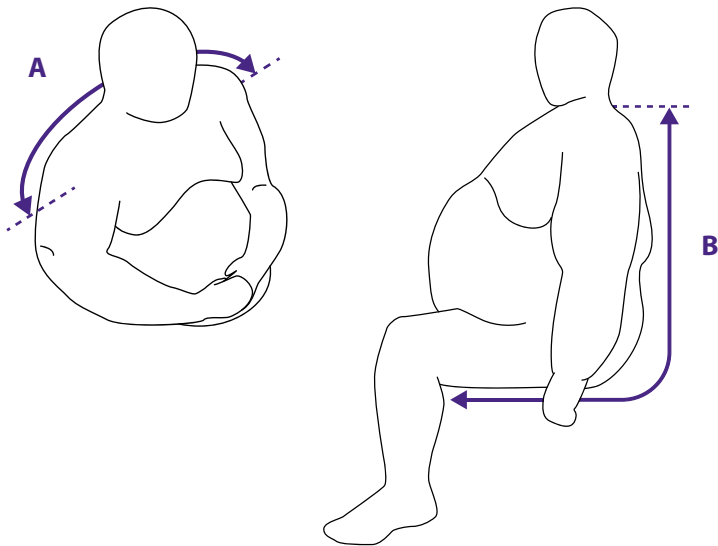

## Bariatric In-Situ Hammock Short Tucks

BARIATRIC RANGE

**Code/s:**  
**Short Tucks:** M921527

**Materials:**  
Silva-Spacer with COOLMAX®  
and COOLMAX freshFX® EcoMade

	A		B	
	CM	INCH	CM	INCH
M921527-1	80 - 110cm	31½- 43¼"	up to 160cm	up to 63"
M921527-2	120 - 140cm	47¼- 55"	up to 160cm	up to 63"