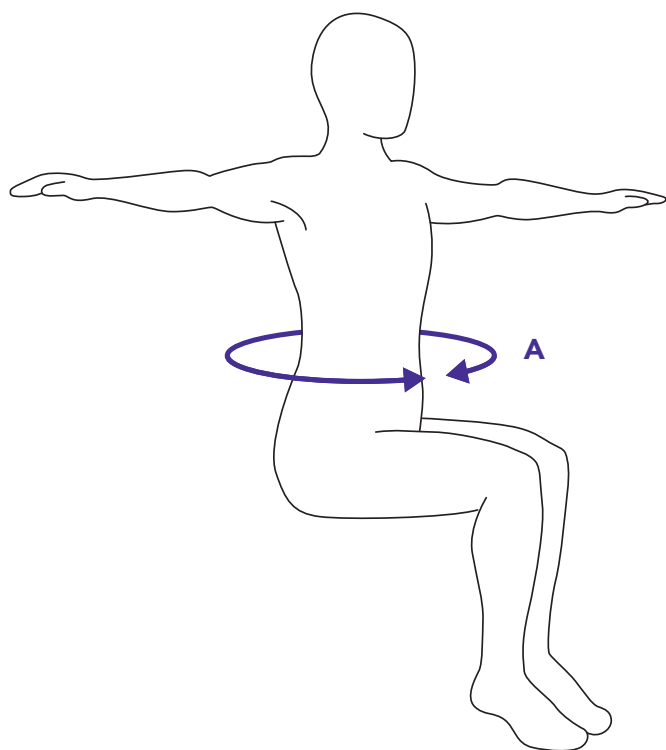

Stand Up Sling, Clips

REHABILITATION RANGE

Code/s:
D202(SIZE)CP

Materials:
100% Polyester

	A	
	CM	INCH
XS	77 - 87cm	30¼ - 34¼"
S	87 - 107cm	34¼ - 42¼"
M	97 - 117cm	38¼ - 46"
L	112 - 132cm	44 - 52"
XL	125 - 145cm	49¼ - 57"
XXL	138 - 158cm	54¼" - 62¼"