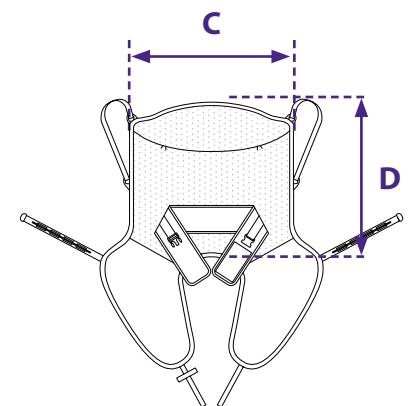

## SILBF

- Fully supportive sling with full head support
- Manufactured with counterbalance straps to enable active patients more freedom of movement
- Fixed colour coded loop tapes as standard to the outer leg tapes
- Divided legs
- Waist support fitted as standard
- Manufactured in Superfine Plus with soft binding as standard for greater user comfort
- Wash Temp 71°C / 159°F

### Product Codes & Specifications:

Silva-Superfine PLUS®		A	B	C	D
XXXS	SILBF-XXXS	56 - 66cm	50 - 55cm	55cm	67cm
XXS	SILBFXXS	66 - 76cm	56 - 62cm	60cm	72cm
XS	SILBFXS	76 - 86cm	60 - 66cm	68cm	77cm
S	SILBFS	86 - 96cm	66 - 74cm	74cm	85cm
M	SILBFM	96 - 108cm	74 - 80cm	77cm	93cm
L	SILBF-L	108 - 130cm	80 - 88cm	80cm	97cm
XL	SILBF-XL	130 - 144cm	88 - 100cm	99cm	111cm

NB: Image shows Silva-Safety Slot® tapes, this product is now supplied with fixed colour coded loop tapes as standard.

NB: Drawing shows Silva-Safety Slot® tapes, this product is now supplied with fixed colour coded loop tapes as standard.