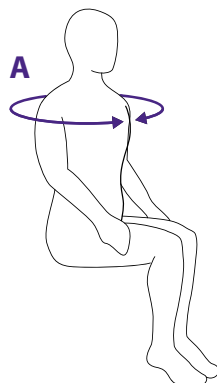

NB: Drawing shows Silva-Safety Slot® tapes, this product is now supplied with fixed colour coded loop tapes as standard.