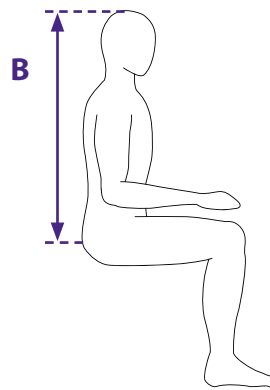

NB: Drawing shows Silva-Safety Slot® tapes, this product is now supplied with fixed colour coded loop tapes as standard.