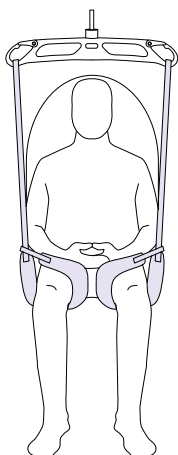

## SILBF

- Fully supportive sling with full head support
- Manufactured with counterbalance straps to enable active patients more freedom of movement
- Fixed colour coded loop tapes as standard to the outer leg tapes
- Divided legs
- Waist support fitted as standard
- Manufactured in Superfine Plus with soft binding as standard for greater user comfort
- Wash Temp 71°C / 159°F

### Product Codes & Specifications:

Silva-Superfine PLUS®		A	B	C	D
XXXS	SILBF-XXXS	56 - 66cm	50 - 55cm	55cm	67cm
XXS	SILBFXXS	66 - 76cm	56 - 62cm	60cm	72cm
XS	SILBFXS	76 - 86cm	60 - 66cm	68cm	77cm
S	SILBFS	86 - 96cm	66 - 74cm	74cm	85cm
M	SILBFM	96 - 108cm	74 - 80cm	77cm	93cm
L	SILBF-L	108 - 130cm	80 - 88cm	80cm	97cm
XL	SILBF-XL	130 - 144cm	88 - 100cm	99cm	111cm

NB: Image shows Silva-Safety Slot® tapes, this product is now supplied with fixed colour coded loop tapes as standard.

NB: Drawing shows Silva-Safety Slot® tapes, this product is now supplied with fixed colour coded loop tapes as standard.