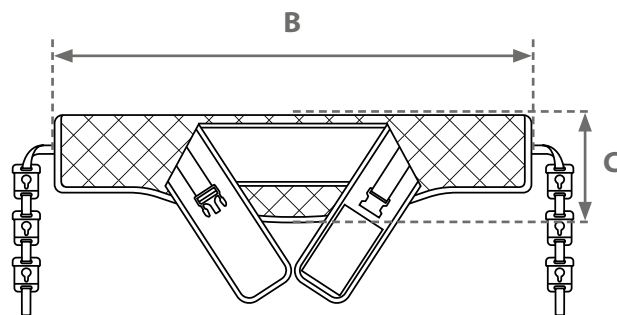

Stand Assist

SKU: D202(SIZE)CP

KEY FEATURES

- Good general stand aid
- Fully padded
- Hook and loop fastening with clunk click buckle for added security
- Weight bearing ability required
- Ideal for maintaining mobility and for building strength

PRODUCT CODES AND SPECIFICATIONS

SIZE	PRODUCT CODE: 100% Polyester	SWL	A	B	C
XS	D202XSMCP	220kg	77 - 87cm	85cm	17cm
S	D202SMCP	220kg	87 - 107cm	100cm	19cm
M	D202MEDCP	220kg	97 - 117cm	111cm	24cm
L	D202LRGCP	220kg	112 - 132cm	120cm	29cm
XL	D202XLRGCP	220kg	125 - 145cm	130cm	34cm
XXL	D202XXLRGCP	220kg	138 - 158cm	142cm <td 38cm	