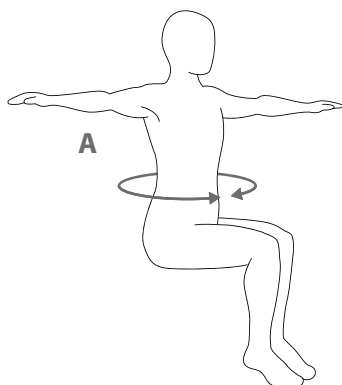

Stand Assist

SKU: D202(SIZE)CP

KEY FEATURES

- Good general stand aid
- Fully padded
- Hook and loop fastening with clunk click buckle for added security
- Weight bearing ability required
- Ideal for maintaining mobility and for building strength

PRODUCT CODES AND SPECIFICATIONS

SIZE	PRODUCT CODE: 100% Polyester	SWL	A	B	C
XS	D202XSMCP	220kg	77 - 87cm	85cm	17cm
S	D202SMCP	220kg	87 - 107cm	100cm	19cm
M	D202MEDCP	220kg	97 - 117cm	111cm	24cm
L	D202LRGCP	220kg	112 - 132cm	120cm	29cm
XL	D202XLRGCP	220kg	125 - 145cm	130cm	34cm
XXL	D202XXLRGCP	220kg	138 - 158cm	142cm <td 38cm	