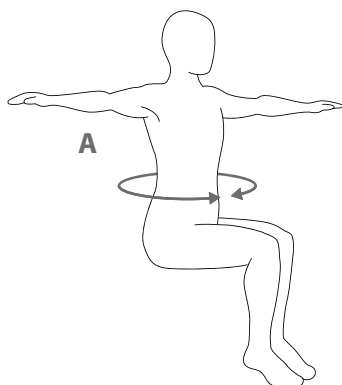

Stand Assist

SKU: D202(SIZE)LP

KEY FEATURES

- Good general stand aid
- Fully padded
- Hook and loop fastening with clunk click buckle for added security
- Ideal for maintaining mobility and for building strength
- Weight bearing ability required

PRODUCT CODES AND SPECIFICATIONS

SIZE	PRODUCT CODE: 100% Polyester	SWL	A	B	C
XS	D202XSMLP	220kg	77 - 87cm	85cm	17cm
S	D202SMLP	220kg	87 - 107cm	100cm	19cm
M	D202MEDLP	220kg	97 - 117cm	111cm	24cm
L	D202LRGLP	220kg	112 - 132cm	120cm	29cm
XL	D202XLRGLP	220kg	125 - 145cm	130cm	34cm
XXL	D202XXLRGLP	220kg	138 - 158cm	142cm <td 38cm	