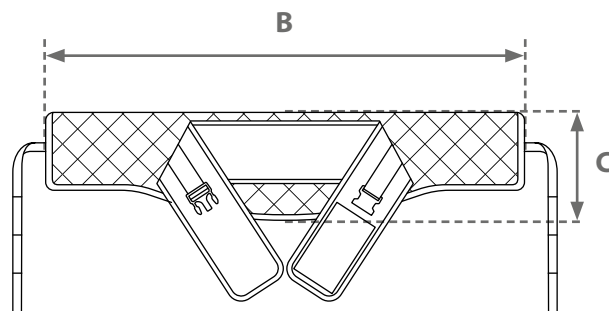

Stand Assist

SKU: D202(SIZE)LP

KEY FEATURES

- Good general stand aid
- Fully padded
- Hook and loop fastening with clunk click buckle for added security
- Ideal for maintaining mobility and for building strength
- Weight bearing ability required

PRODUCT CODES AND SPECIFICATIONS

SIZE	PRODUCT CODE: 100% Polyester	SWL	A	B	C
XS	D202XSMLP	220kg	77 - 87cm	85cm	17cm
S	D202SMLP	220kg	87 - 107cm	100cm	19cm
M	D202MEDLP	220kg	97 - 117cm	111cm	24cm
L	D202LRGLP	220kg	112 - 132cm	120cm	29cm
XL	D202XLRGLP	220kg	125 - 145cm	130cm	34cm
XXL	D202XXLRGLP	220kg	138 - 158cm	142cm <td 38cm	